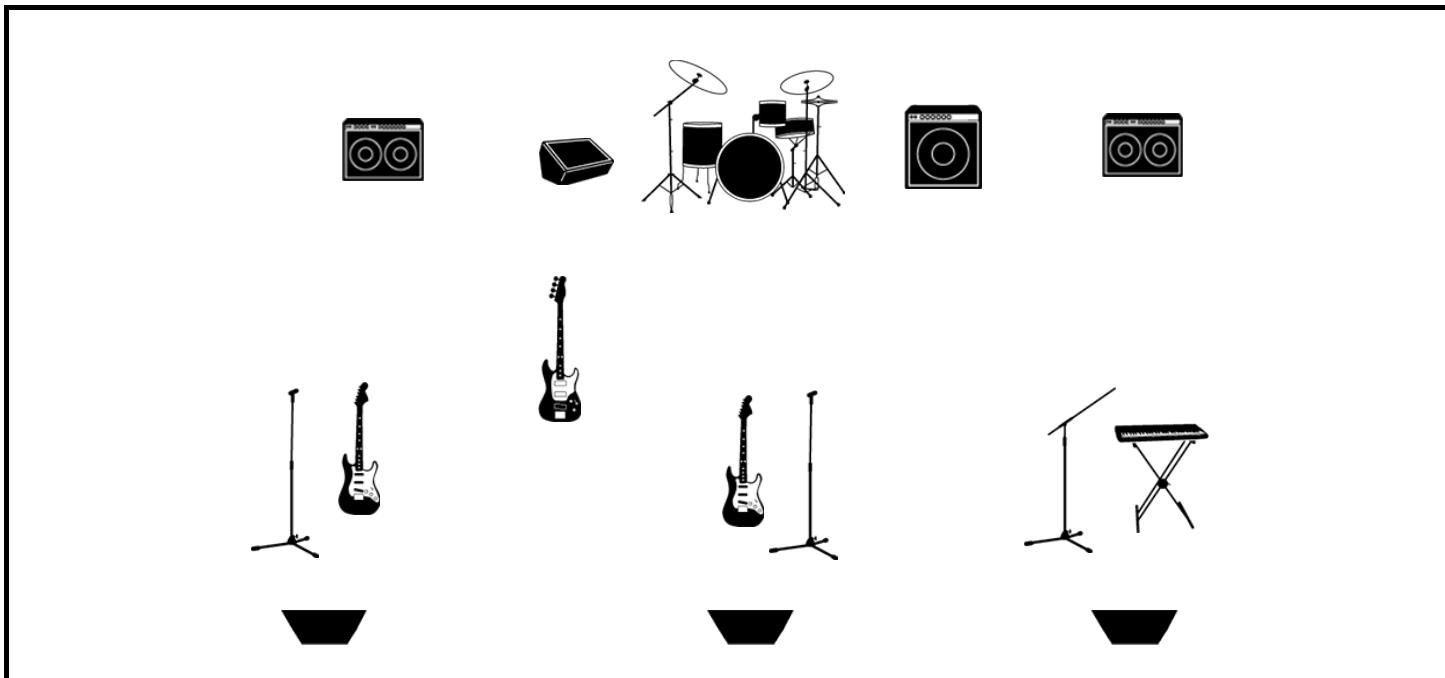

BAND NAME

BAD MOTHER NATURE

VENUE

DATE / TIME

STAGE

INPUT LIST

1	DRUMS - KICK	9	KEYBOARD DIRECT IN	17	STAGE MONITOR 3
2	DRUMS - SNARE	10	MIC - GUITAR AMP 1	18	STAGE MONITOR 4
3	DRUMS - RACK TOM	11	MIC - GUITAR AMP 2	19	
4	DRUMS - FLOOR TOM	12	VOX MIC 1	20	
5	DRUMS - HI HAT	13	VOX MIC 2	21	
6	DRUMS - OH 1	14	VOX MIC 3	22	
7	DRUMS - OH 2	15	STAGE MONITOR 1	23	
8	BASS DIRECT IN	16	STAGE MONITOR 2	24	

NOTES

4-piece band. Axel (Guitar 1) and Ryan (Keyboard) share lead vocals, with Corey (Guitar 2) on backup vocals. Corey and Axel share guitarist duties, but while one plays guitar the other plays bass, then they switch halfway through the set. Both have their own guitars and amps, but they share a bass and bass amp.